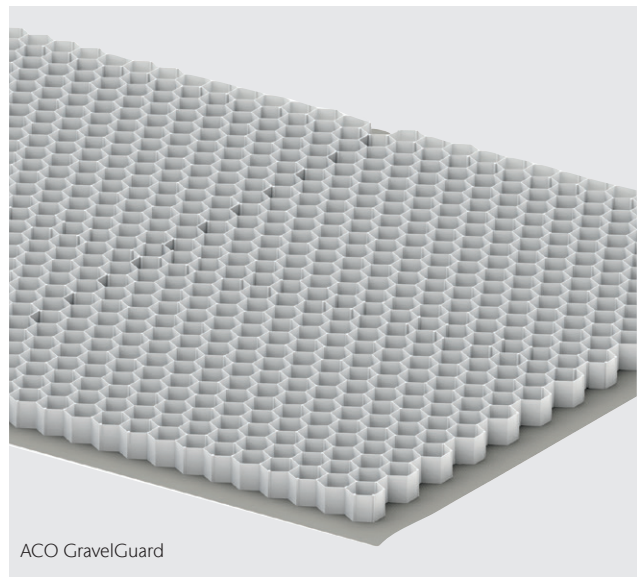

Award-Winning Design Underpinned with Simplicity

With its challenging and thought-provoking design, along with its commitment to BBC Gardeners’ World Live’s sustainability theme, Frances Tophill was awarded a Platinum Medal and also Best Show Garden.

On the project, Rupert said, “This has been one of our most challenging briefs yet, given how almost everything had to be sustainably sourced or produced. We were very thankful to the team at ACO for their expertise and knowledge. The GravelGuard Grey Eco solution was delivered fast and on time, while the product itself was easy to handle and install, making this part of the project quick and simple.”

After the show, elements of the garden were donated by Frances to Foleshill Community Centre, which has a community garden to grow produce used to cook or give to members of the social supermarket they have set up. As well as this, the charity has set up a thriving well-being programme, including yoga, craft, food days and gardening sessions.

For more information about GravelGuard and ACO, please visit www.aco.co.uk/products/gravelguard

ACO GravelGuard